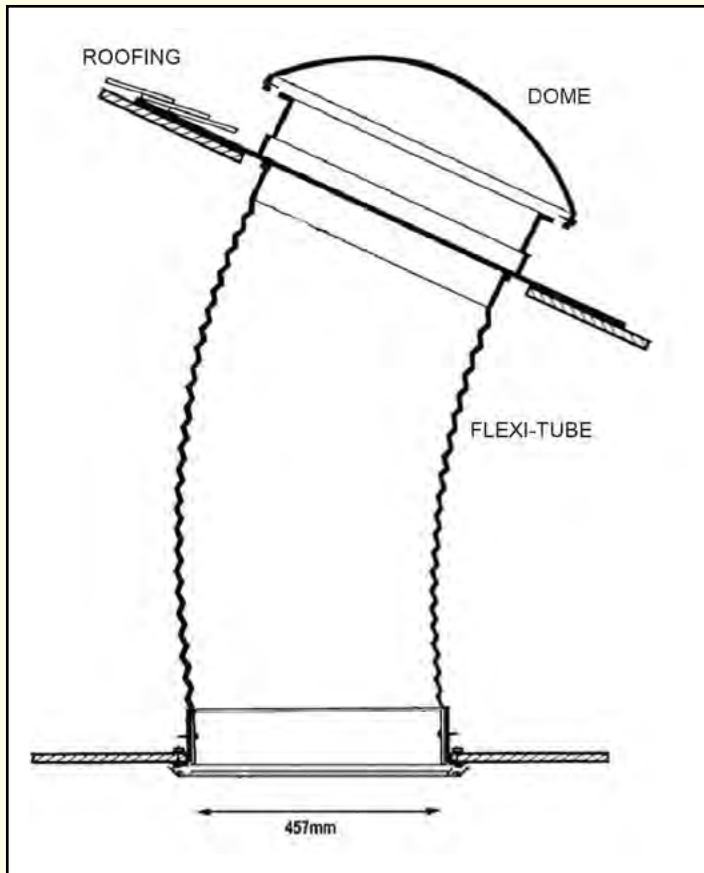

COMPONENTS

- UV stabilised grade one acrylic dome
- Screws to fasten dome
- ASA Polymer vent/solid tabs
- ASA Polymer breather frame
- construction grade polyurethane seal
- 0.55mm corrosion resistant steel soaker tray
- White ABS thermoplastic locking ring
- White ABS thermoplastic ceiling frame
- 3mm textured acrylic diffusers
- White ABS thermoplastic diffuser holder
- Screws to fasten flexi-tube locking ring to ceiling
- Screws to fasten ceiling frame - lock lug/cover cap included
- Magnet
- 3mm x 6mm foam seal
- 0.45mm 430BA stainless steel reflective ring
- PVC duct tape
- 2m Flexi-Tube™

FLEXI-TUBE™ DUCTING SYSTEM

Flexi-tube™ suits most applications up to 2m in length. Installation of Flexi-tube™ is very easy, and the performance is outstanding.

Flexibility allows the installation of the roof parts and ceiling parts to be off centre, so avoiding any obstructions in the attic space is simple.

With up to 86% reflectivity, Flexi-tube™ is a cost effective and reliable component in the Sky Tunnel™ Kit.

Warranty Terms and Conditions Apply.

Your approved reseller is:

Distributed in New Zealand by:

ALSYNITE®

www.alsynite.co.nz

0800 257 964