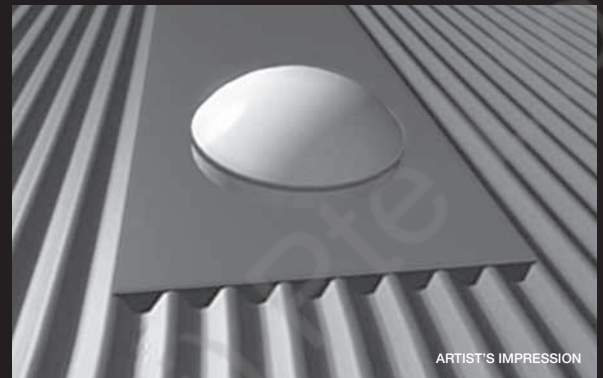

Lumino™

Bring natural light into your home or office
with the Lumino™ Tubular Skylight.

ARTIST'S IMPRESSION

www.alsynite.co.nz
0800 257 964

ALSYNITE®

Lumino™

Easily installed by a home handy-person; the Lumino™ Tubular Skylight comes with everything you need to bring natural light directly into your home.

The Lumino™ has a 300mm diameter acrylic dome and comes with everything you need for installation. It is suitable for installing onto almost any type of roof, including tile and steel, at a pitch of 45 degrees or less. It is also supported by a 7 year warranty*.

Components:

- › 1x Soft aluminium roof flashing with acrylic dome and reflective stainless steel collar attached.
- › 1x Additional reflective stainless steel collar.
- › 1x Reflective flexible spiral tubing.
- › 1x Clear acrylic prismatic light diffuser.
- › 1x White ceiling frame.
- › 1x 10m roll of duct tape.
- › 4x M45mm x 4.5mm screws.
- › 2x M8mm x 20mm screws.
- › 2x 3mm dia rivets
- › 4x White screw caps.
- › 4x White rectangle lugs.
- › 1x Step by step installation guide.
- › 1x Warranty form.

Specifications:

- 1 Durable and UV stable Acrylic Dome.
- 2 600mm x 550mm x 0.7mm soft aluminium roof flashing.
- 3 0.5mm a reflective stainless steel collars.
- 4 300mm diameter reflective flexible spiral tubing.
- 5 3mm thick clear acrylic prismatic light diffuser.
- 6 White ceiling frame.