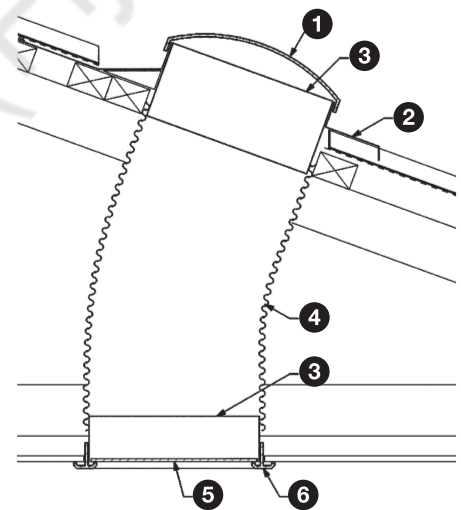

The Lumino™ has a 300mm diameter acrylic dome and comes with everything you need for installation. It is suitable for installing onto almost any type of roof, including tile and steel, at a pitch of 45 degrees or less. It is also supported by a 7 year warranty*.

Components:

- › 1x Soft aluminium roof flashing with acrylic dome and reflective stainless steel collar attached.
- › 1x Additional reflective stainless steel collar.
- › 1x Reflective flexible spiral tubing.
- › 1x Clear acrylic prismatic light diffuser.
- › 1x White ceiling frame.
- › 1x 10m roll of duct tape.
- › 4x M45mm x 4.5mm screws.
- › 2x M8mm x 20mm screws.
- › 2x 3mm dia rivets
- › 4x White screw caps.
- › 4x White rectangle lugs.
- › 1x Step by step installation guide.
- › 1x Warranty form.

Specifications:

- 1 Durable and UV stable Acrylic Dome.
- 2 600mm x 550mm x 0.7mm soft aluminium roof flashing.
- 3 0.5mm a reflective stainless steel collars.
- 4 300mm diameter reflective flexible spiral tubing.
- 5 3mm thick clear acrylic prismatic light diffuser.
- 6 White ceiling frame.