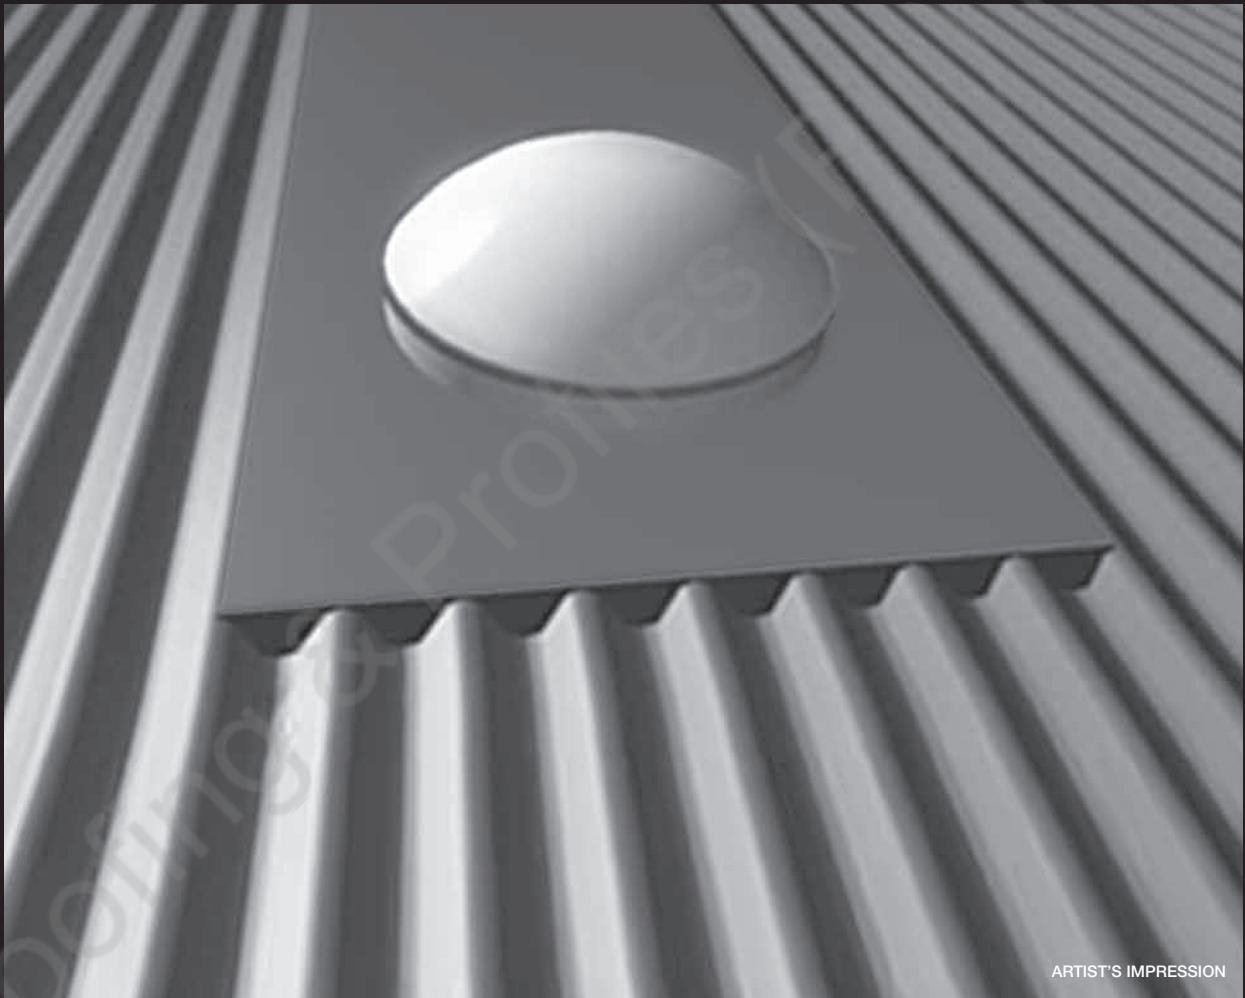

Lumino™

Bring natural light into your home or office
with the Lumino™ Tubular Skylight.

ARTIST'S IMPRESSION

www.alsynite.co.nz
0800 257 964

ALSYNITE®

Lumino™

Easily installed by a home handy-person; the Lumino™ Tubular Skylight comes with everything you need to bring natural light directly into your home.

The Lumino™ has a 300mm diameter acrylic dome and comes with everything you need for installation. It is suitable for installing onto almost any type of roof, including tile and steel, at a pitch of 45 degrees or less. It is also supported by a 7 year warranty*.

Components:

- › 1x Soft aluminium roof flashing with acrylic dome and reflective stainless steel collar attached.
- › 1x Additional reflective stainless steel collar.
- › 1x Reflective flexible spiral tubing.
- › 1x Clear acrylic prismatic light diffuser.
- › 1x White ceiling frame.
- › 1x 10m roll of duct tape.
- › 4x M45mm x 4.5mm screws.
- › 2x M8mm x 20mm screws.
- › 2x 3mm dia rivets
- › 4x White screw caps.
- › 4x White rectangle lugs.
- › 1x Step by step installation guide.
- › 1x Warranty form.

Specifications:

- 1 Durable and UV stable Acrylic Dome.
- 2 600mm x 550mm x 0.7mm soft aluminium roof flashing.
- 3 0.5mm a reflective stainless steel collars.
- 4 300mm diameter reflective flexible spiral tubing.
- 5 3mm thick clear acrylic prismatic light diffuser.
- 6 White ceiling frame.